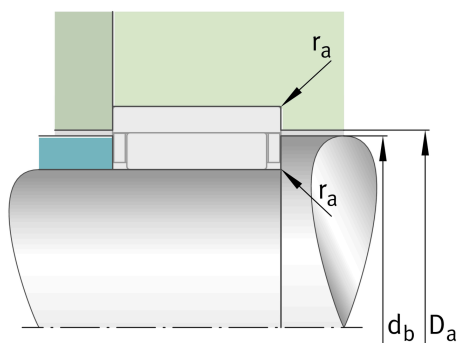

RNAO6X13X8-TV-XL

Needle roller bearing

Schaeffler ID:
0507757580000

Needle roller bearings RNAO, without ribs

X-life

Technical information

Main Dimensions & Performance Data

F_w	6 mm	Under roller diameter
D	13 mm	Outside diameter
C	8 mm	Width, outer ring
C_r	2,950 N	Basic dynamic load rating, radial
C_{0r}	2,280 N	Basic static load rating, radial
C_{ur}	360 N	Fatigue load limit, radial
n_G	36,500 1/min	Limiting speed
n_{gr}	48,500 1/min	Reference speed
	6 g	Weight

Dimensions

E	9 mm	Raceway diameter outer ring
r_{min}	0.3 mm	Minimum chamfer dimension

Mounting dimensions

D_b	6.3 mm	Shoulder diameter axial guidance NK/housing
d_b	8.7 mm	Shoulder diameter axial guidance NK/shaft
D_a	9.3 mm	Shoulder diameter outer ring
$r_{a max}$	0.3 mm	Maximum recess radius