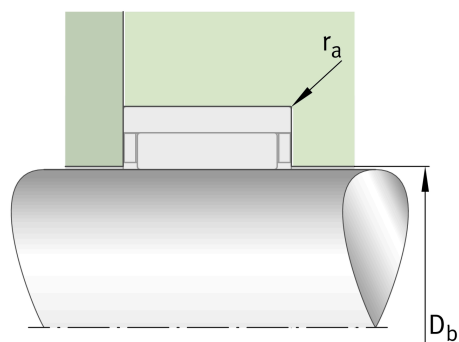

RNAO6X13X8-TV-XL

Needle roller bearing

Schaeffler ID:
0507757580000

Needle roller bearings RNAO, without ribs

X-life

Technical information

Main Dimensions & Performance Data

F_w	6 mm	Under roller diameter
D	13 mm	Outside diameter
C	8 mm	Width, outer ring
C_r	2,950 N	Basic dynamic load rating, radial
C_{0r}	2,280 N	Basic static load rating, radial
C_{ur}	360 N	Fatigue load limit, radial
n_G	36,500 1/min	Limiting speed
n_{gr}	48,500 1/min	Reference speed
	6 g	Weight

Dimensions

E	9 mm	Raceway diameter outer ring
r_{min}	0.3 mm	Minimum chamfer dimension

Mounting dimensions

D_b	6.3 mm	Shoulder diameter axial guidance NK/housing
d_b	8.7 mm	Shoulder diameter axial guidance NK/shaft
D_a	9.3 mm	Shoulder diameter outer ring
$r_{a max}$	0.3 mm	Maximum recess radius