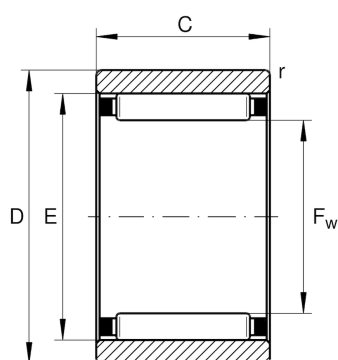

RNAO6X13X8-TV-XL

Needle roller bearing

Schaeffler ID:
0507757580000

Needle roller bearings RNAO, without ribs

X-life

Technical information

Main Dimensions & Performance Data

F_w	6 mm	Under roller diameter
D	13 mm	Outside diameter
C	8 mm	Width, outer ring
C_r	2,950 N	Basic dynamic load rating, radial
C_{0r}	2,280 N	Basic static load rating, radial
C_{ur}	360 N	Fatigue load limit, radial
n_G	36,500 1/min	Limiting speed
n_{gr}	48,500 1/min	Reference speed
	6 g	Weight

Dimensions

E	9 mm	Raceway diameter outer ring
r_{min}	0.3 mm	Minimum chamfer dimension

Mounting dimensions

D_b	6.3 mm	Shoulder diameter axial guidance NK/housing
d_b	8.7 mm	Shoulder diameter axial guidance NK/shaft
D_a	9.3 mm	Shoulder diameter outer ring
$r_{a max}$	0.3 mm	Maximum recess radius